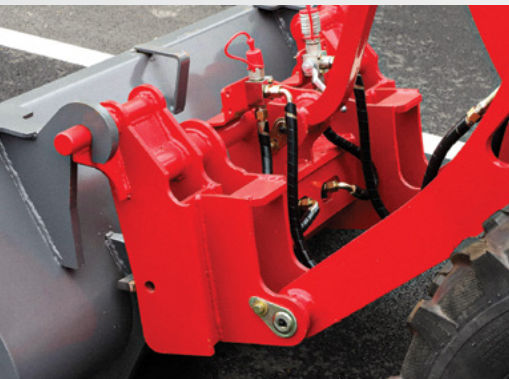

MINI780H WHEEL LOADER

Built to work hard on the farm and on construction sites, the MINI780H is one powerful machine in a small package.

This mini loader comes standard with a Kubota diesel engine and features a hydrostatic transmission, delivering performance and power when you need it most. Equipped with accessible controls for ease of operation, its cabin is designed for 360-degree visibility so you can focus on the task ahead.

VEHICLE DIMENSIONS

Wheel Base: **5'3"**
Vehicle Width: **4'9"**
Vehicle Height: **7'5"**

RATED WEIGHTS

Gross Weight: **5,510 LBS**
Maximum Rated Load: **1,764 LBS**

BUCKET / ARM SPECIFICATIONS

Maximum Bucket Capacity: **0.5 YDS**
Height To Hinge Pin: **8'10"**
Maximum Breakout Force: **50 KN**

ENGINE DETAILS

Engine Model: **KUBOTA DIESEL**
Maximum Engine Power: **25 HP**

WARRANTY

Parts stocked in house.
18 MONTH PARTS WARRANTY

For more information about Wolf America equipment visit wolfamerica.com

sales@wolfamerica.com
(262) 334-3011